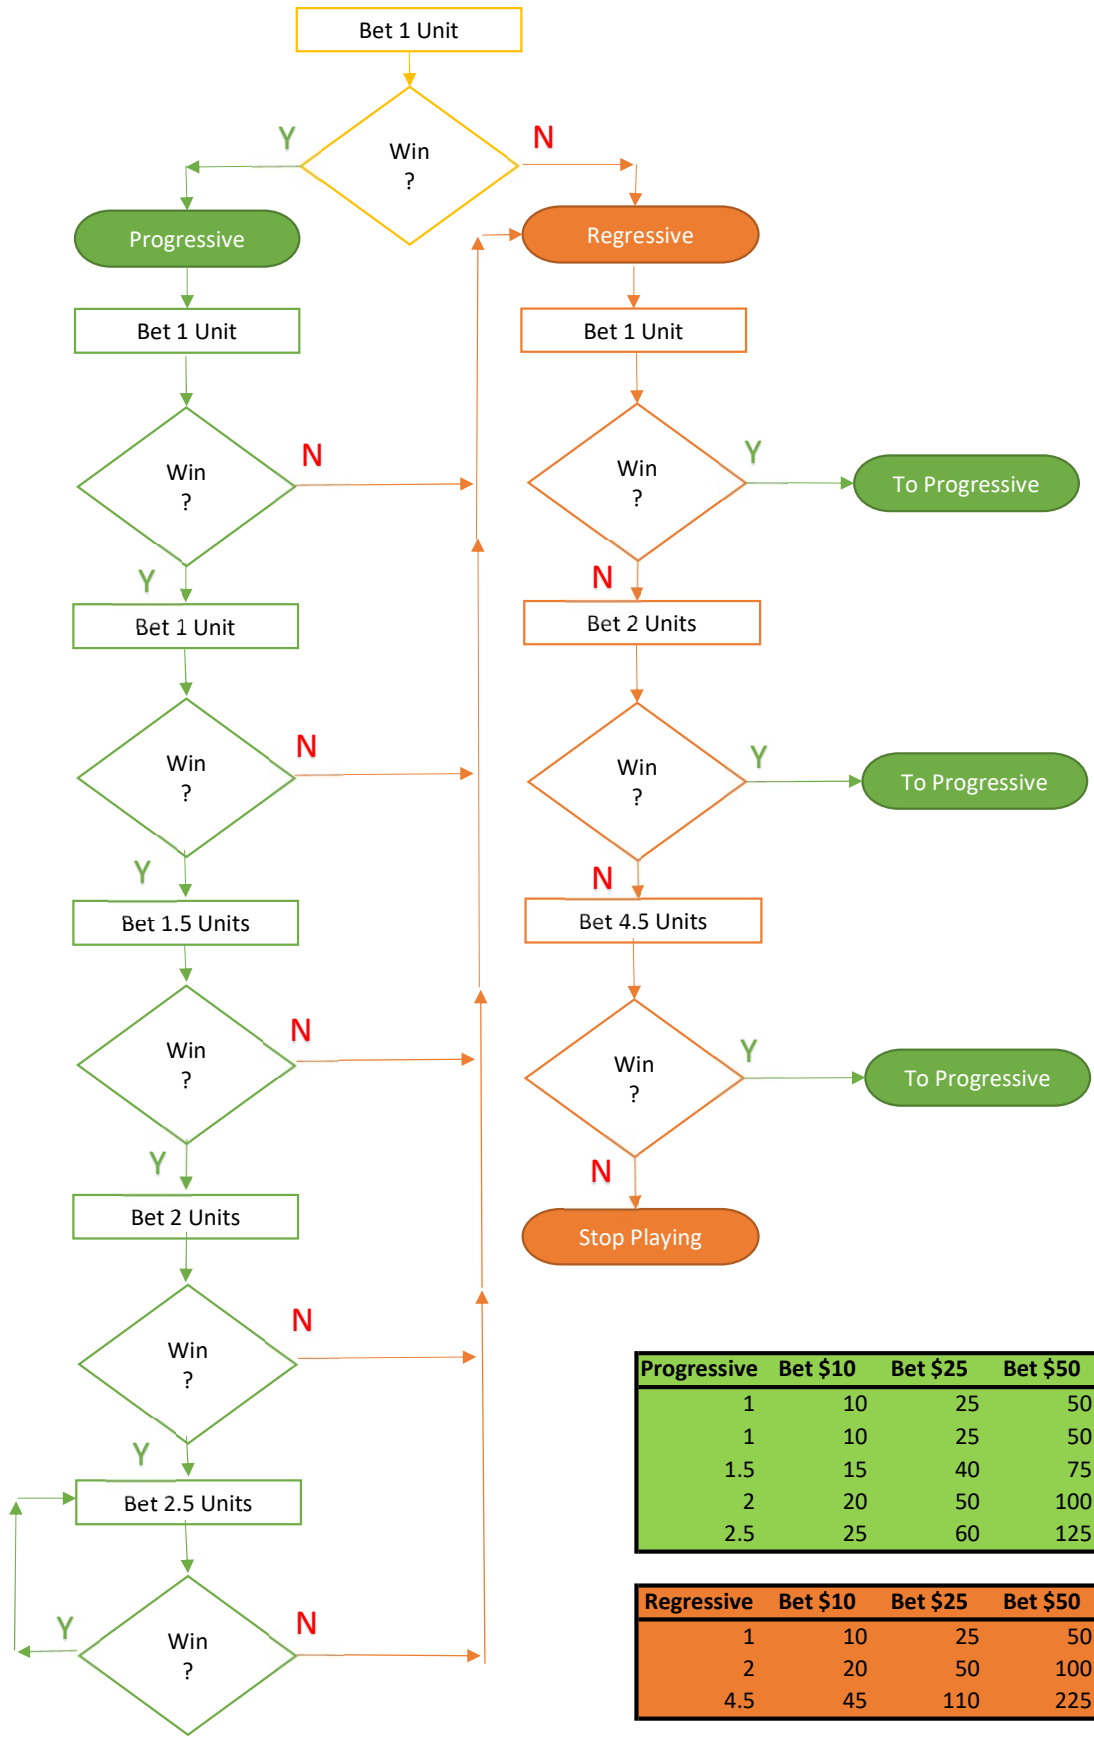

Bankroll for session s/b 10x unit betting

Progressive	Bet \$10	Bet \$25	Bet \$50
1	10	25	50
1	10	25	50
1.5	15	40	75
2	20	50	100
2.5	25	60	125

Regressive	Bet \$10	Bet \$25	Bet \$50
1	10	25	50
2	20	50	100
4.5	45	110	225